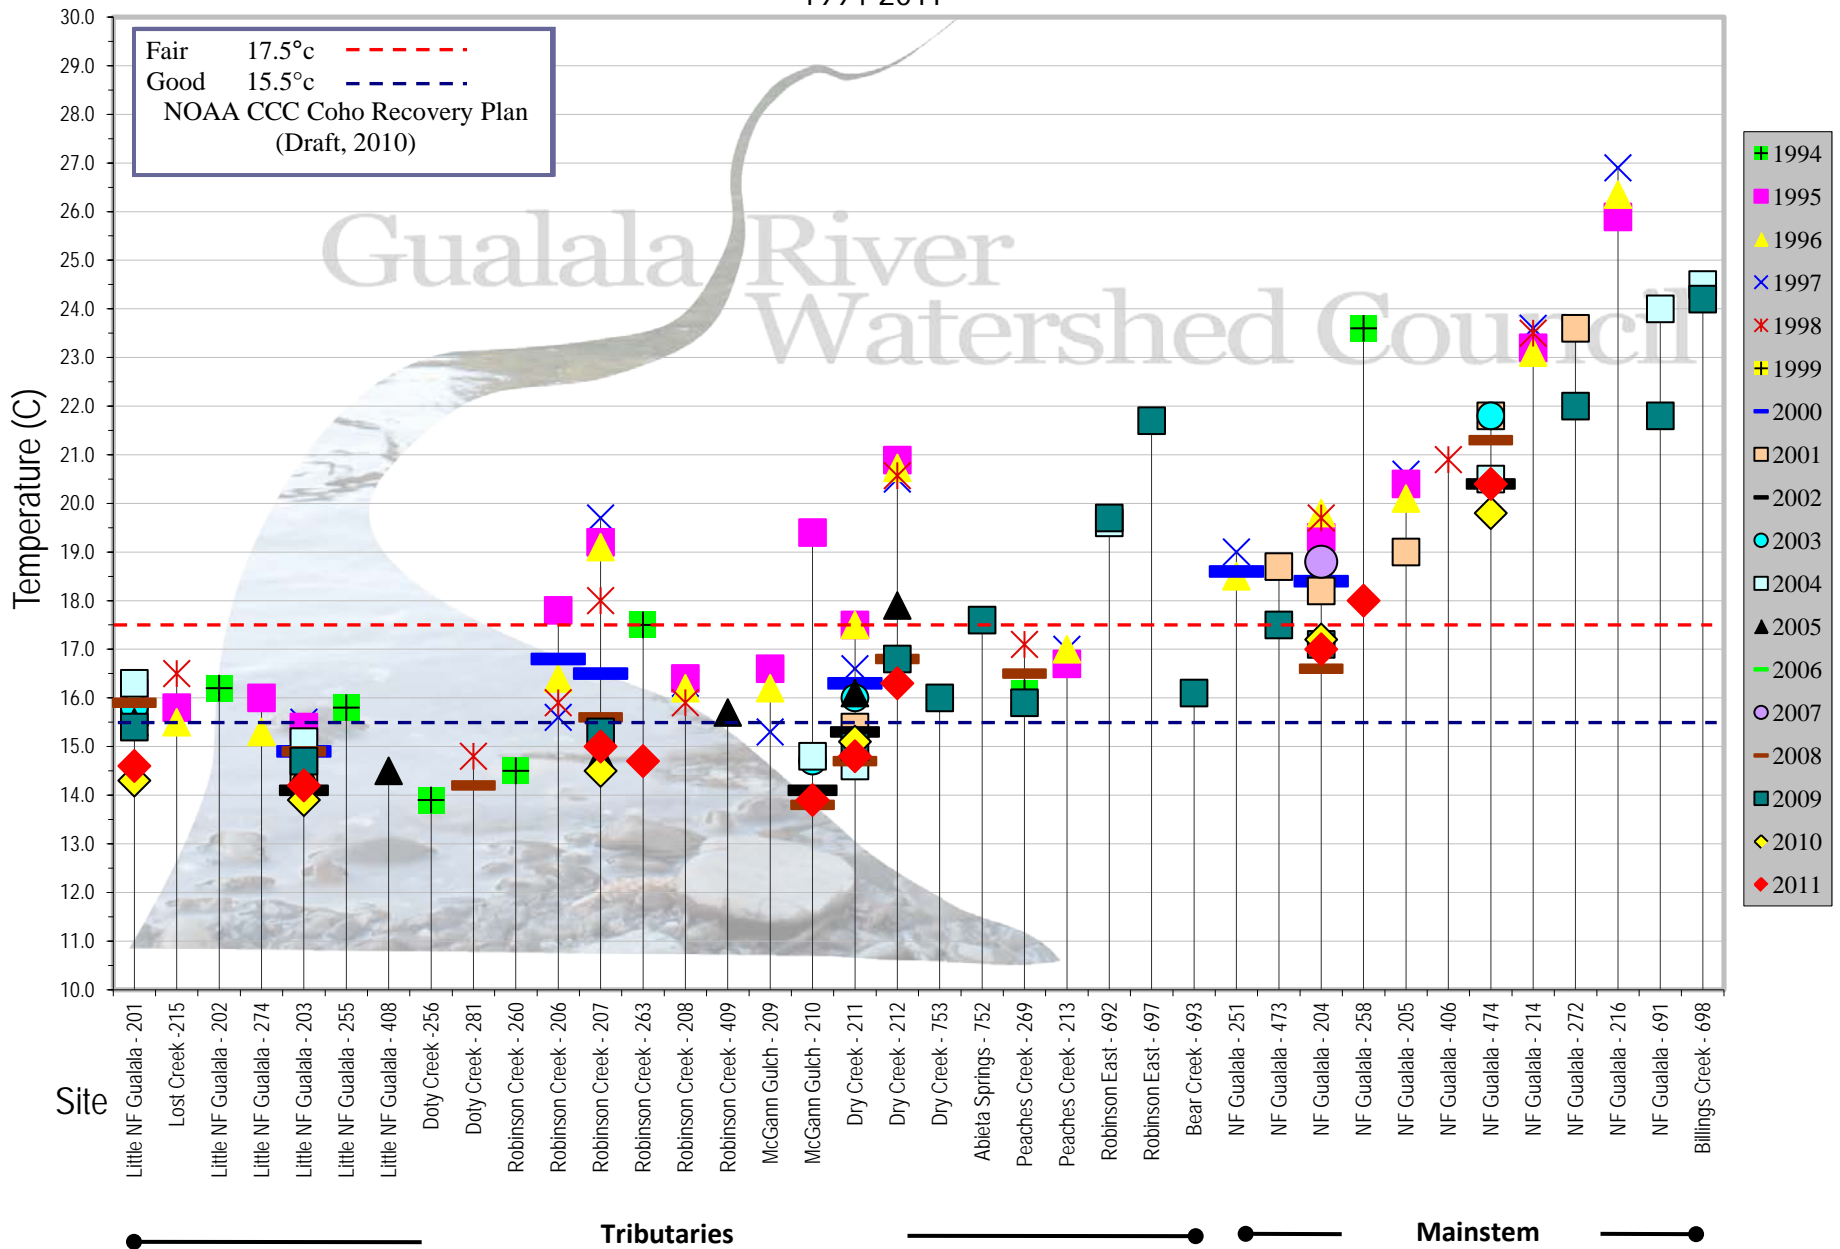

North Fork Super Planning Watershed Seasonal MWMT 1994-2011

Tributaries
Mainstem