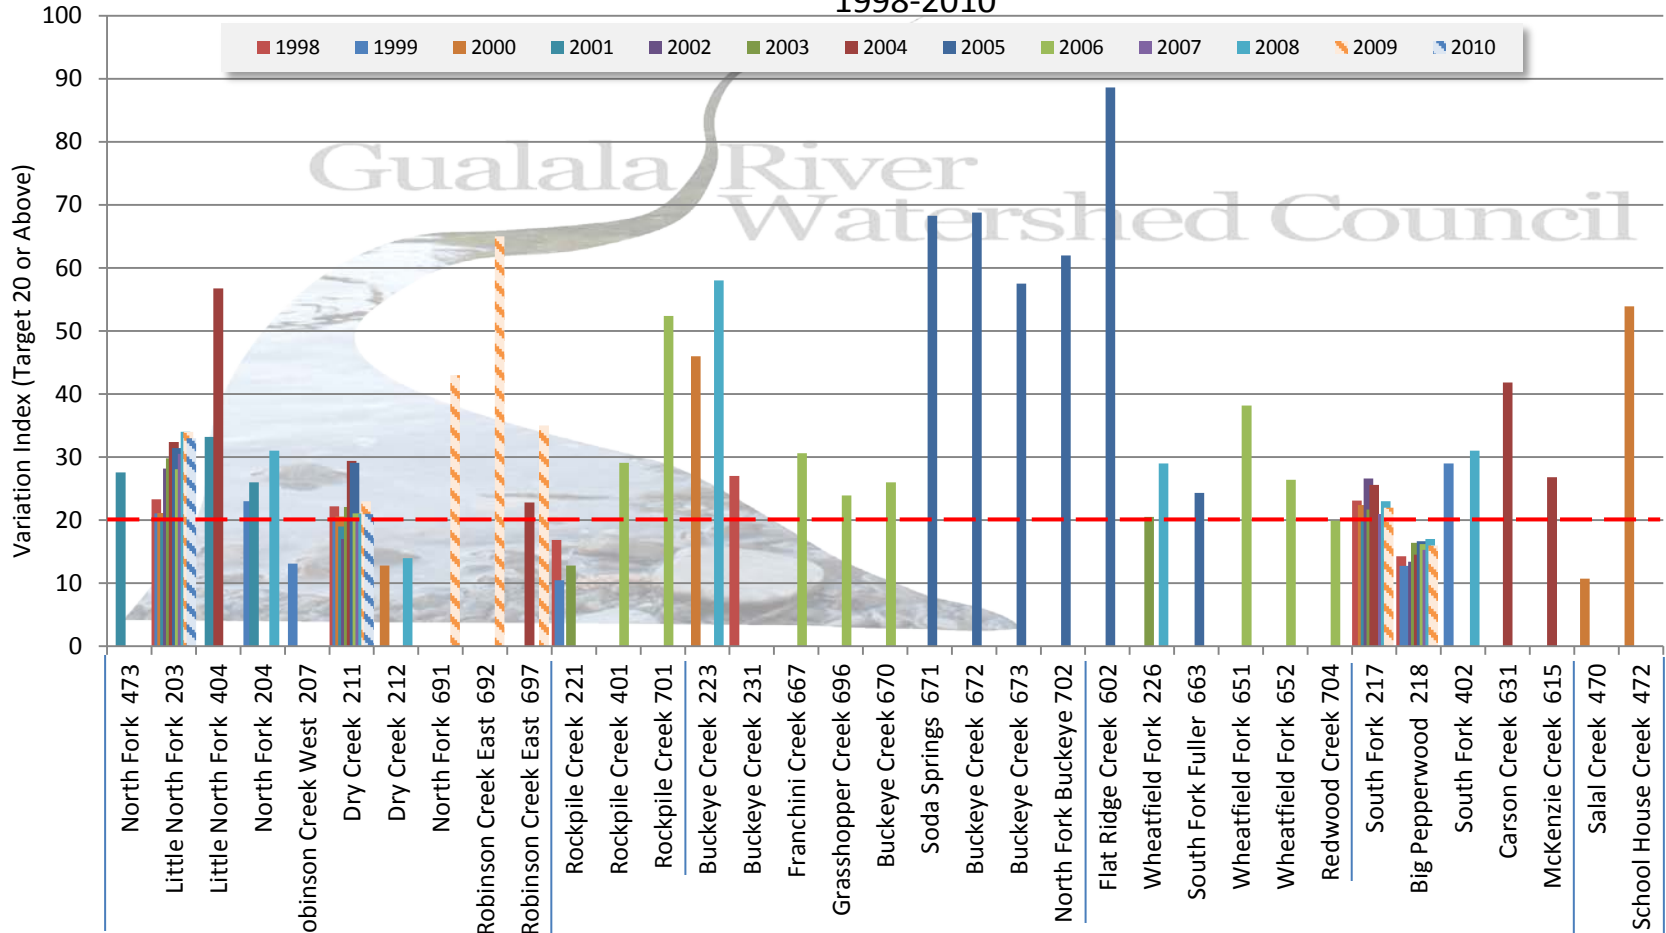

# Gualala River Thalweg Variation Index\*

\*MARY ANN MADEJ

US Geological Survey Western Ecological Research Center

1998-2010

**Monitoring Reach Sites**

\*Developed by MARY ANN MADEJ  
US Geological Survey Western Ecological Research Center